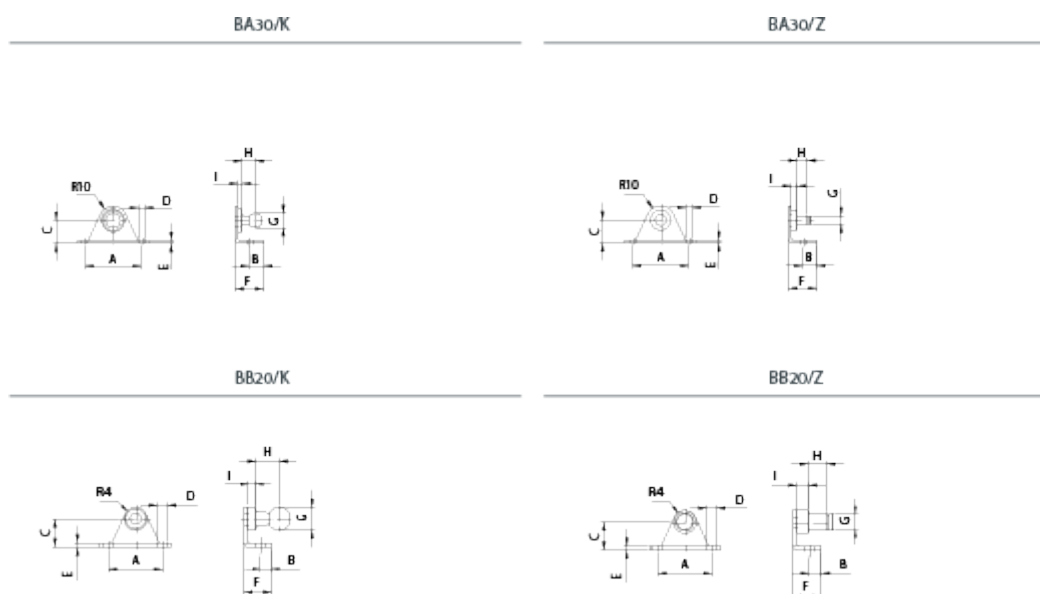

Data Sheet

Article number: 04HBB20Z06

Description: Stabilus Industry Line Side bracket, angular Steel
Type BB20Z06 M6

Measures

A = 19	I = 4
B = 4.25	Stability = 180 N
C = 10	
D = 3.4	
E = 1.5	
F = 10	
G = 6	
H = 7	